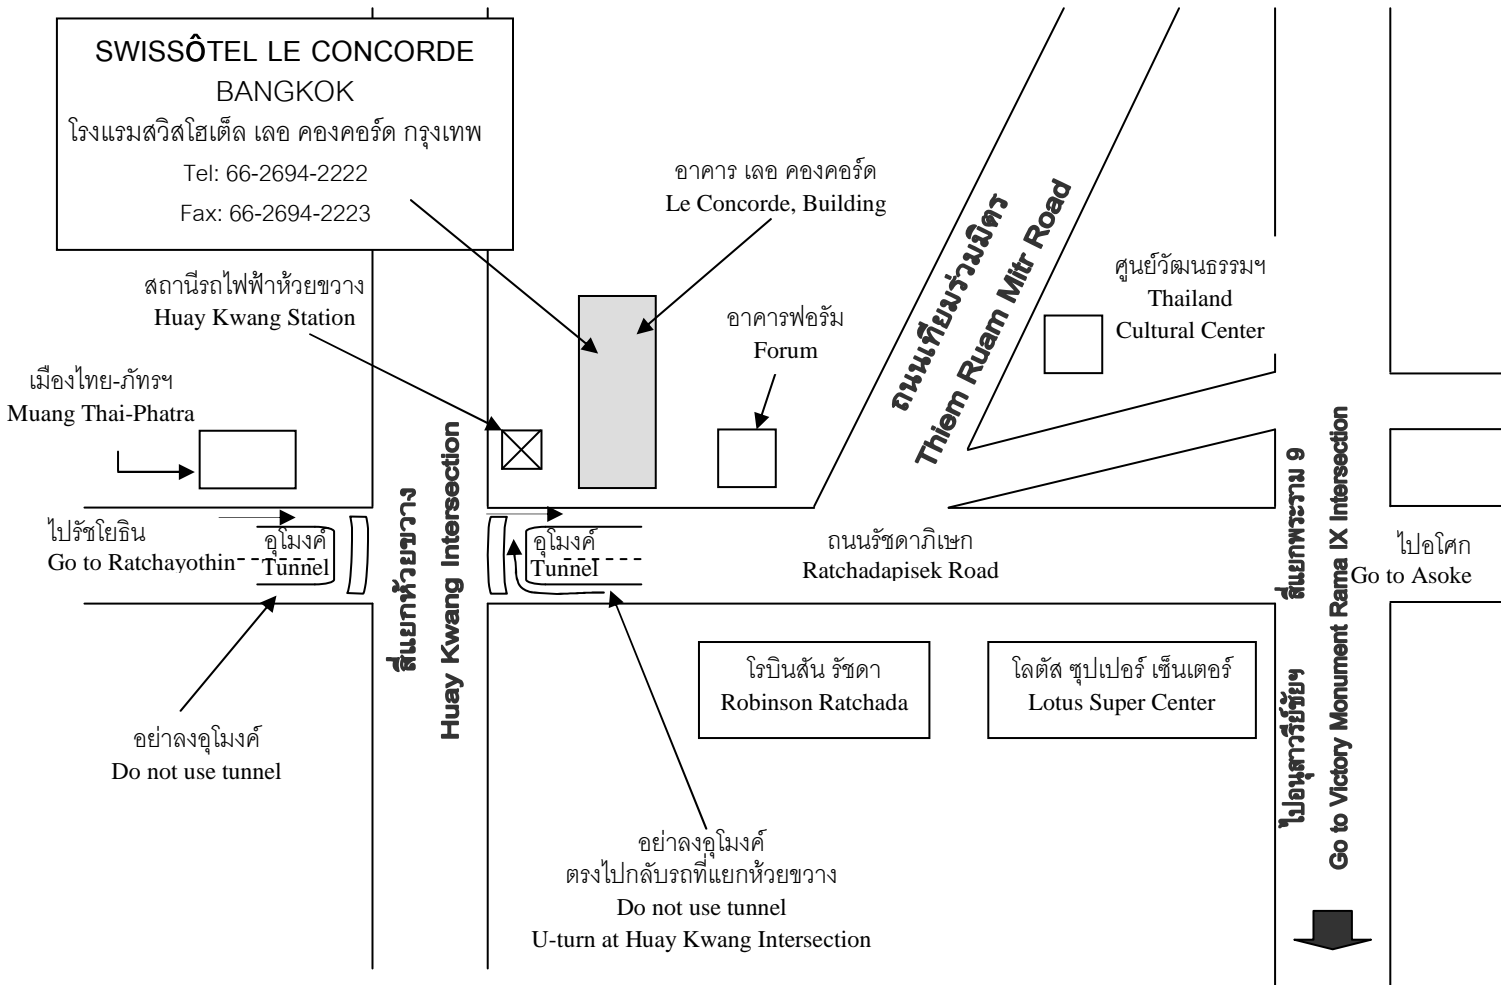

Map of Swissôtel Le Concorde, Bangkok

- For the M.R.T. passengers, please get off Huay Kwang Station, looking for the exit no.2 heading Le Concorde Tower
- Bus on route: 12, 13, 73, 122, 136, 137, 175, 185, 206
- Air-conditioned bus on route: 15, 18, 22, 136, 137, 514, 517, 528, 529